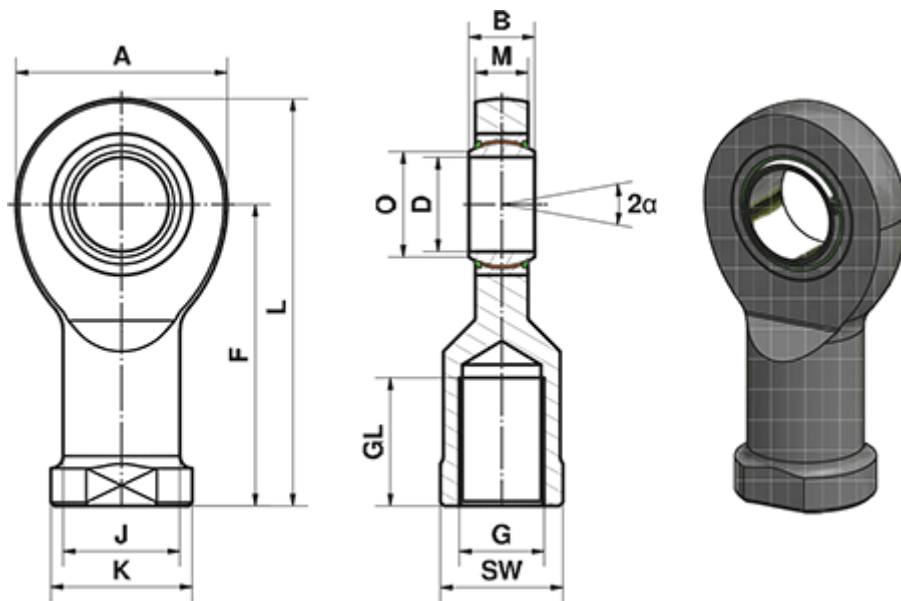

Data Sheet

Article number: 03492070

Description: Fluro Heavy Duty Rod end EIL 70 EW-2RS
M56x4 Female thread

Note: 70

Measures

A	= 160	J	= 80
a (degrees)	= 6	K	= 98
B	= 49	L	= 280
D	= 70	M	= 42
Dynamic load C (kN)	= 885	O	= 77.9
F	= 200	Static load C0 (kN)	= 606
G	= M56x4	SW	= 85
GL	= 80	Weight (g)	= 8600